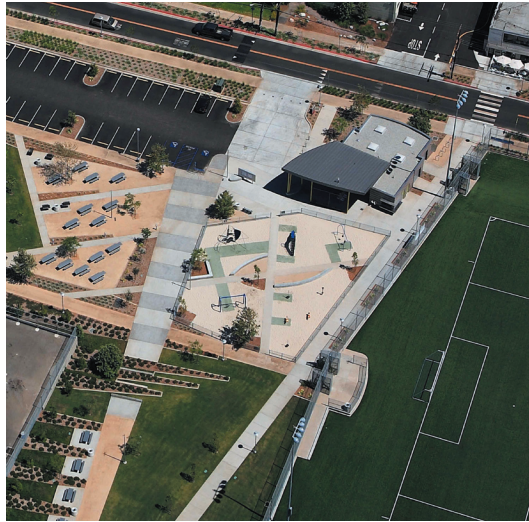

AHBE EXPERIENCE: PARKS

PARTIAL LIST

Airport Park, Santa Monica
Angels Knoll Garden and Plaza, Los Angeles
Avalon Park, Los Angeles County/Wilmington
Cerritos Community Regional Park, Cerritos
Copper Hill Park, Santa Clarita
Courson Park, Palmdale
Culver Slauson Park, Los Angeles
Deane Dana Friendship Park, Los Angeles County
Doran Gardens, Glendale
El Cariso Park, Sylmar
El Sereno Community Center, Los Angeles
Five Points Park, Burbank
Friendship Park, Los Angeles County
Gladstone Mini Park, Los Angeles
Glendale Avenue Park, Glendale
Glendale Heritage Garden, Glendale
Green Meadows Park and Recreation Center, Los Angeles
Griffith Park Gateway, Los Angeles
Harvard Mini Park, Glendale
Haven Park, Rancho Cucamonga
Inspiration Park at Robert F. Kennedy Community Schools (LAUSD), Los Angeles

Johnny Carson Park Revitalization, Burbank
Kenneth Hahn State Park Recreation Area Soccer Fields, Los Angeles
La Mirada Park Concept/Grant Assistance, Los Angeles
Lemon Grove Recreation Center, Los Angeles
Los Angeles River Garden Park, Los Angeles
Nickerson Park, Los Angeles
No Name Garden, Los Angeles
Parthenia Park, Los Angeles
Placita de Seoul, Los Angeles
Point Fermin Outdoor Education Center, San Pedro
Reflections Mini Park, Carson
San Pedro Neighborhood Park Concept/Grant Assistance, San Pedro
Sorensen Park, Whittier
Travel Town Museum and Park, Griffith Park, Los Angeles
Trinity Park, Los Angeles
Venice Beach Children's Play Area, Venice
Vermont Median Park Vision Plan and Feasibility Study, Los Angeles
Walnut Creek Open Space and Habitat Project, San Dimas
Westchester Park Expansion, Los Angeles
Wilshire Center Koreatown Central Park Concept/Grant Assistance, Los Angeles
Windsor Mini Park, Glendale